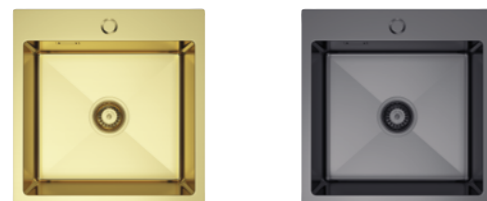

TECHNICAL SPECIFICATIONS

Catalog no.	Color	Dimensions
HD4645B	GRAPHITE	460x450 mm
HD4645G	GOLD	460x450 mm
HD4645B	GRAPHITE	400x450 mm
HD5545	INOX	550x450 mm
HD5545B	GRAPHITE	550x450 mm

INSTALLATION

INSTALLATION

EUROPEAN STANDARDS

NEW TECHNOLOGY

TEMPERATURE RESISTANT

EASY TO CLEAN

GUARANTEE