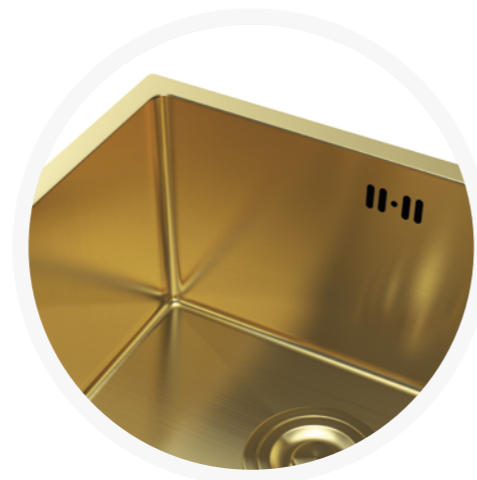

TECHNICAL SPECIFICATIONS

Catalog no.	Color	Dimensions
HD4745	INOX	470x450 mm
HD4745G	GOLD	470x450 mm
HD4745B	GRAPHITE	470x450 mm

INSTALLATION

INSTALLATION

INSTALLATION

PN-EN
13310+A1

EUROPEAN
STANDARDS

NEW
TECHNOLOGY

TEMPERATURE
RESISTANT

EASY TO
CLEAN

21

GUARANTEE