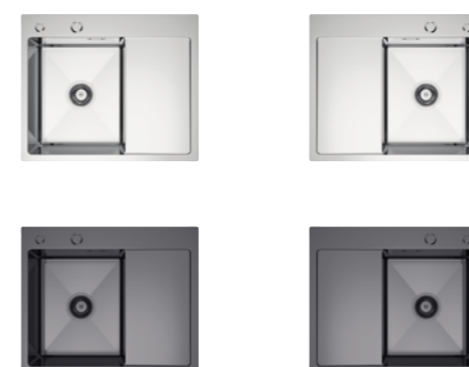

TECHNICAL SPECIFICATIONS

Catalog no.	Color	Dimensions
HD5848 L/R	INOX	580x480 mm
HD5848B L/R	GRAPHITE	580x480 mm