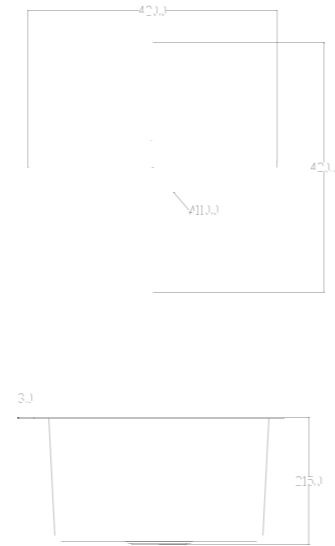

Stainless steel sink