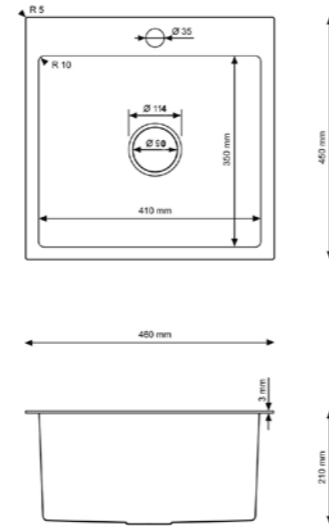

Stainless steel sink