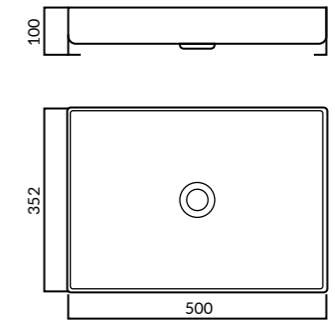

Stainless steel washbasin