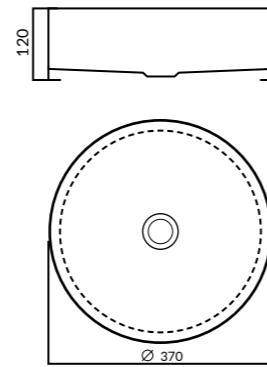

Stainless steel washbasin