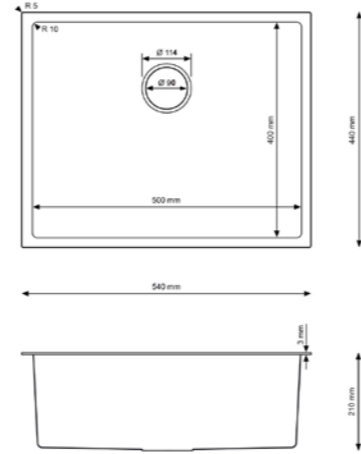

## TECHNICAL SPECIFICATIONS

Catalog no.	Color	Dimensions
HD4745	INOX	470x450 mm
HD4745G	GOLD	470x450 mm
HD4745B	GRAPHITE	470x450 mm

INSTALLATION

INSTALLATION

INSTALLATION

PN-EN  
13310+A1

EUROPEAN  
STANDARDS

## TECHNICAL SPECIFICATIONS

Catalog no.	Color	Dimensions
HD4444	INOX	440x440 mm
HD4444G	GOLD	440x440 mm
HD4444B	GRAPHITE	440x440 mm

INSTALLATION

INSTALLATION

INSTALLATION

PN-EN  
13310+A1

EUROPEAN  
STANDARDS

## TECHNICAL SPECIFICATIONS

Catalog no.	Color	Dimensions
HD4944	INOX	490x440 mm
HD5444	INOX	540x440 mm
HD5444G	GOLD	540x440 mm
HD5444B	GRAPHITE	540x440 mm

- INSTALLATION
- INSTALLATION
- INSTALLATION
- PN-EN 13310+A1
- EUROPEAN STANDARDS
- NEW TECHNOLOGY
- TEMPERATURE RESISTANT
- EASY TO CLEAN
- GUARANTEE