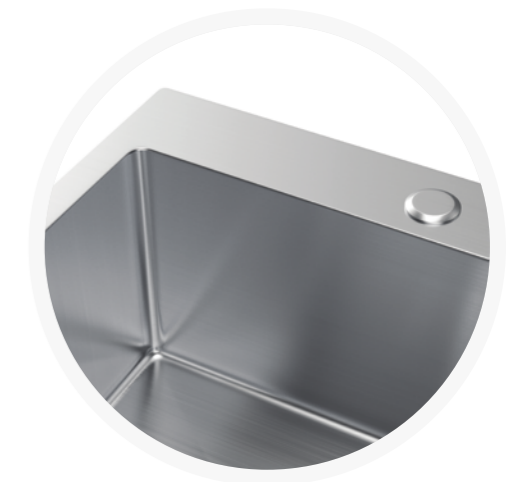

TECHNICAL SPECIFICATIONS

Catalog no.	Color	Dimensions
HD4845	INOX	480x450 mm

INSTALLATION

INSTALLATION

EUROPEAN STANDARDS

NEW TECHNOLOGY

TEMPERATURE RESISTANT

EASY TO CLEAN

GUARANTEE