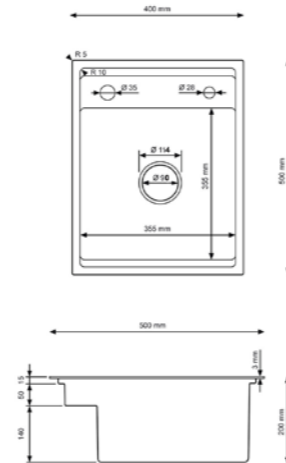

Stainless steel sink