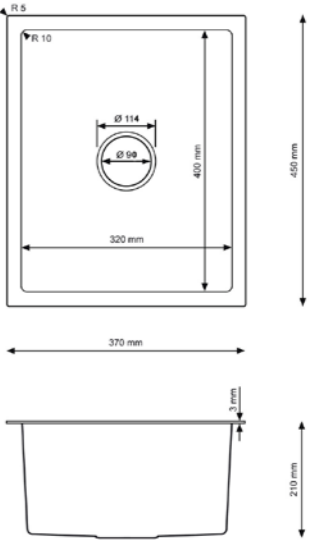

Stainless steel sink