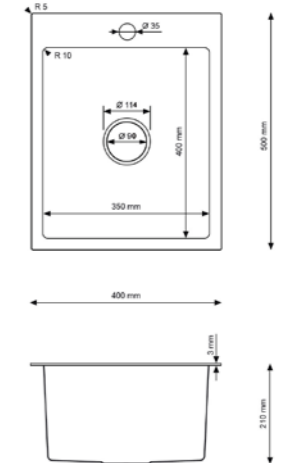

Stainless steel sink