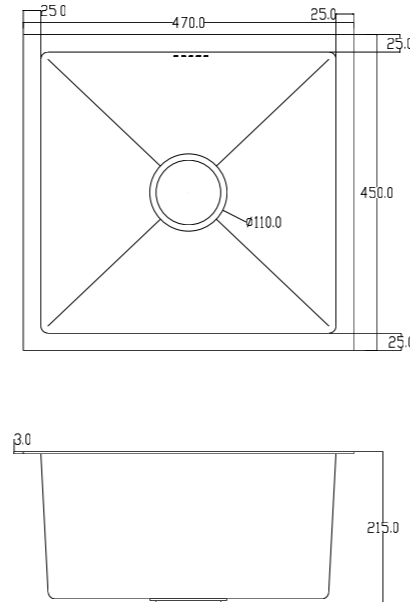

Stainless steel sink