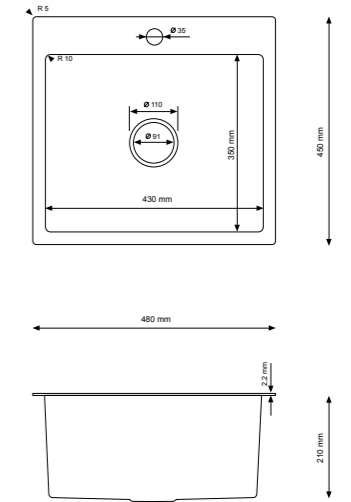

## TECHNICAL SPECIFICATIONS

Catalog no.	Color	Dimensions
HD7849 L/R	INOX	780x490 mm
HD7849G L/R	GOLD	780x490 mm
HD7849B L/R	BLACK	780x490 mm

## TECHNICAL SPECIFICATIONS

Catalog no.	Color	Dimensions
HD5848 L/R	INOX	580x480 mm
HD5848B L/R	GRAPHITE	580x480 mm

## TECHNICAL SPECIFICATIONS

Catalog no.	Color	Dimensions
HD4645B	GRAPHITE	460x450 mm
HD4645G	GOLD	460x450 mm
HD4645B	GRAPHITE	400x450 mm
HD5545	INOX	550x450 mm
HD5545B	GRAPHITE	550x450 mm

INSTALLATION

INSTALLATION

## TECHNICAL SPECIFICATIONS

Catalog no.	Color	Dimensions
HD4845	INOX	480x450 mm

INSTALLATION

INSTALLATION

EUROPEAN STANDARDS

NEW TECHNOLOGY

TEMPERATURE RESISTANT

EASY TO CLEAN