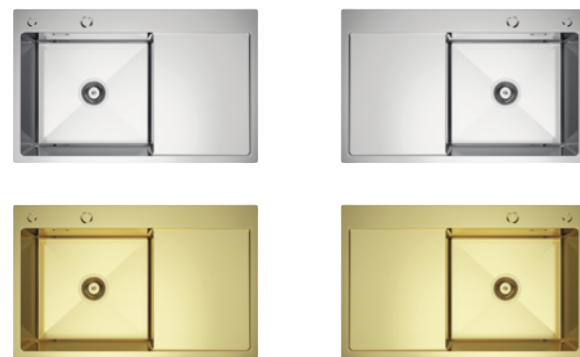

TECHNICAL SPECIFICATIONS

Catalog no.	Color	Dimensions
HD7849 L/R	INOX	780x490 mm
HD7849G L/R	GOLD	780x490 mm
HD7849B L/R	BLACK	780x490 mm