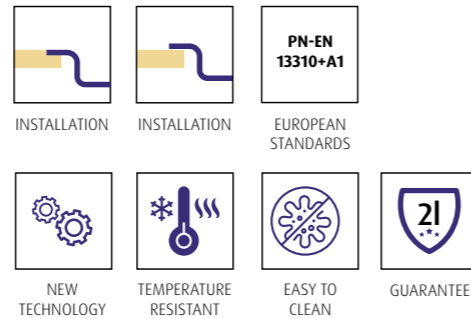

TECHNICAL SPECIFICATIONS

Catalog no.	Color	Dimensions
HD7849 L/R	INOX	780x490 mm
HD7849G L/R	GOLD	780x490 mm
HD7849B L/R	BLACK	780x490 mm