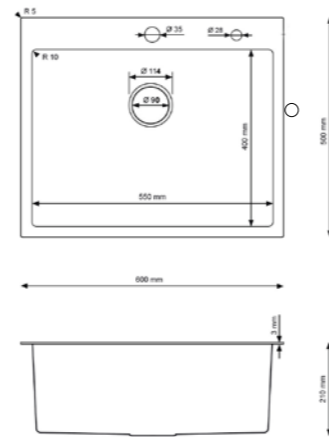

Stainless steel sink