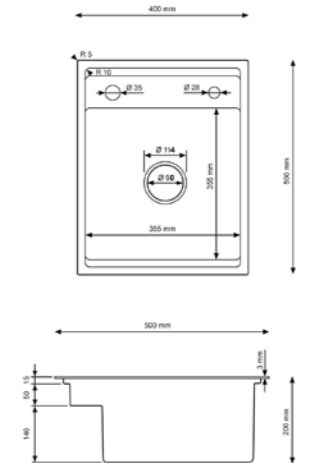

Stainless steel sink