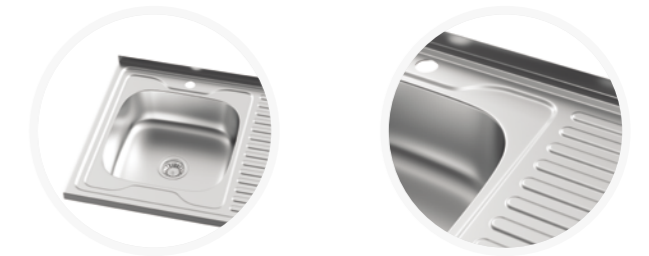

TECHNICAL SPECIFICATIONS

Catalog no.	Color	Dimensions
HD8050 LS / RS	SATIN	800x500 mm
HD8060 LS / RS	SATIN	800x600 mm

 INSTALLATION	 GUARANTEE	 EUROPEAN STANDARDS	 NEW TECHNOLOGY	 TEMPERATURE RESISTANT	 EASY TO CLEAN