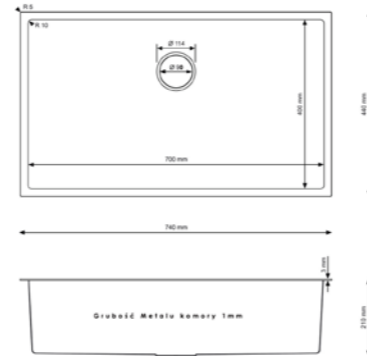

Stainless steel sink