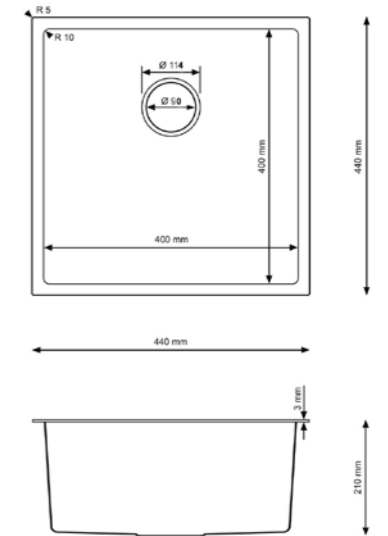

## TECHNICAL SPECIFICATIONS

Catalog no.	Color	Dimensions
HD3745	INOX	370x450 mm
HD3745G	GOLD	370x450 mm
HD3745B	GRAPHITE	370x450 mm

- INSTALLATION
- INSTALLATION
- INSTALLATION
- PN-EN 13310+A1**  
EUROPEAN STANDARDS
- NEW TECHNOLOGY
- TEMPERATURE RESISTANT
- EASY TO CLEAN
- GUARANTEE

## TECHNICAL SPECIFICATIONS

Catalog no.	Color	Dimensions
HD4745	INOX	470x450 mm
HD4745G	GOLD	470x450 mm
HD4745B	GRAPHITE	470x450 mm

INSTALLATION

INSTALLATION

INSTALLATION

PN-EN  
13310+A1

EUROPEAN  
STANDARDS

## TECHNICAL SPECIFICATIONS

Catalog no.	Color	Dimensions
HD4444	INOX	440x440 mm
HD4444G	GOLD	440x440 mm
HD4444B	GRAPHITE	440x440 mm

INSTALLATION

INSTALLATION

INSTALLATION

PN-EN  
13310+A1

EUROPEAN  
STANDARDS