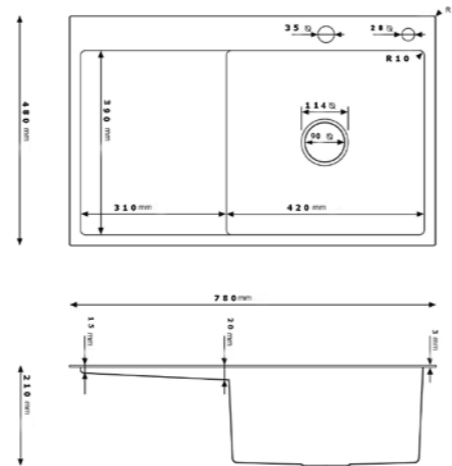

Stainless steel sink