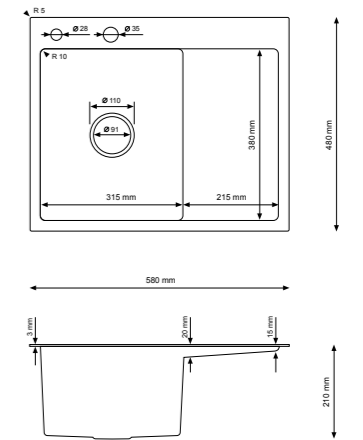

## TECHNICAL SPECIFICATIONS

Catalog no.	Color	Dimensions
HD8045	INOX	800x450 mm
HD8045G	GOLD	800x450 mm
HD8045B	GRAPHITE	800x450 mm

## TECHNICAL SPECIFICATIONS

Catalog no.	Color	Dimensions
HD7843	INOX	780x430 mm
HD7843G	GOLD	780x430 mm
HD7843B	GRAPHITE	780x430 mm

## TECHNICAL SPECIFICATIONS

Catalog no.	Color	Dimensions
HD7849 L/R	INOX	780x490 mm
HD7849G L/R	GOLD	780x490 mm
HD7849B L/R	BLACK	780x490 mm

## TECHNICAL SPECIFICATIONS

Catalog no.	Color	Dimensions
HD5848 L/R	INOX	580x480 mm
HD5848B L/R	GRAPHITE	580x480 mm