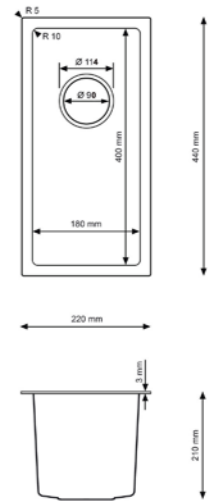

## TECHNICAL SPECIFICATIONS

Catalog no.	Color	Dimensions
HD4444	INOX	440x440 mm
HD4444G	GOLD	440x440 mm
HD4444B	GRAPHITE	440x440 mm

INSTALLATION

INSTALLATION

INSTALLATION

PN-EN  
13310+A1

EUROPEAN  
STANDARDS

## TECHNICAL SPECIFICATIONS

Catalog no.	Color	Dimensions
HD4944	INOX	490x440 mm
HD5444	INOX	540x440 mm
HD5444G	GOLD	540x440 mm
HD5444B	GRAPHITE	540x440 mm

- INSTALLATION
- INSTALLATION
- INSTALLATION
- PN-EN 13310+A1
- EUROPEAN STANDARDS
- NEW TECHNOLOGY
- TEMPERATURE RESISTANT
- EASY TO CLEAN
- GUARANTEE

## TECHNICAL SPECIFICATIONS

Catalog no.	Color	Dimensions
HD7444	INOX	740x440 mm
HD7444G	GOLD	740x440 mm
HD7444B	GRAPHITE	740x440 mm

INSTALLATION

INSTALLATION

INSTALLATION

PN-EN  
13310+A1  
EUROPEAN  
STANDARDS

## TECHNICAL SPECIFICATIONS

Catalog no.	Color	Dimensions
HD2244	INOX	220x440 mm
HD2244G	GOLD	220x440 mm
HD2244B	GRAPHITE	220x440 mm

INSTALLATION

INSTALLATION

INSTALLATION

PN-EN  
13310+A1  
EUROPEAN  
STANDARDS